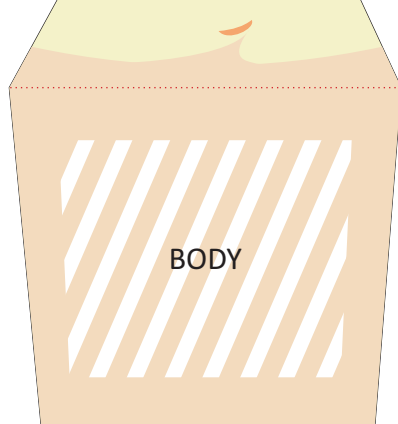

(B)

(C)

(A)

fold, glue, cut

fold, glue, cut

# KUMI

Mozilla Indonesia Community

Legend:

- : glue
- : insert & glue
- : cut line
- ..... : fold line (hill)
- : fold line (valley)

Indonesian Mozilla Mascot Papertoy

Two A4 size sheet

design by Faisal Azad // [smile@salazad.com](mailto:smile@salazad.com) // [www.salazad.com/smile](http://www.salazad.com/smile)